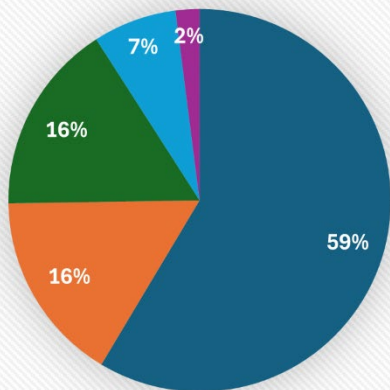

Count of Parking for St Gregory's school & church

Total

Parking for St Gregory's...

- 1 Strongly Support
- 2 In Support
- 3 Not sure/Indifferent
- 4 Against it
- 5 Strongly Against it

Count of The protected green space/pond

Total

The protected green...

- 1 Strongly Support
- 2 In Support
- 3 Not sure/Indifferent
- 4 Against it
- 5 Strongly Against it

Count of café

Total

A café

- 1 Strongly Support
- 2 In Support
- 3 Not sure/Indifferent
- 4 Against it
- 5 Strongly Against it