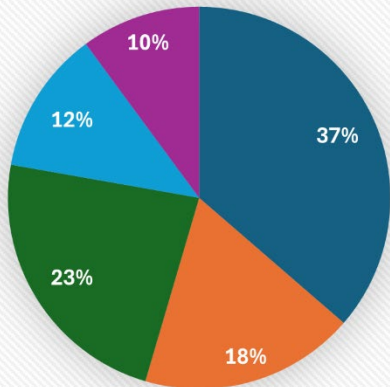

Count of Parking for St Gregory's school & church

Total

Parking for St Gregory's...

- 1 Strongly Support
- 2 In Support
- 3 Not sure/Indifferent
- 4 Against it
- 5 Strongly Against it

Count of The protected green space/pond

Total

The protected green...

- 1 Strongly Support
- 2 In Support
- 3 Not sure/Indifferent
- 4 Against it
- 5 Strongly Against it

Count of café

Total

A café

- 1 Strongly Support
- 2 In Support
- 3 Not sure/Indifferent
- 4 Against it
- 5 Strongly Against it