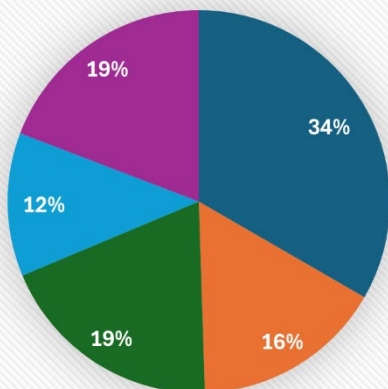

Total

The protected green...

- 1 Strongly Support
- 2 In Support
- 3 Not sure/Indifferent
- 4 Against it
- 5 Strongly Against it

Count of café

Total

A café

- 1 Strongly Support
- 2 In Support
- 3 Not sure/Indifferent
- 4 Against it
- 5 Strongly Against it

Count of A central food shop

Total

A central food shop

- 1 Strongly Support
- 2 In Support
- 3 Not sure/Indifferent
- 4 Against it
- 5 Strongly Against it

Count of A larger post office

Total

A larger post office